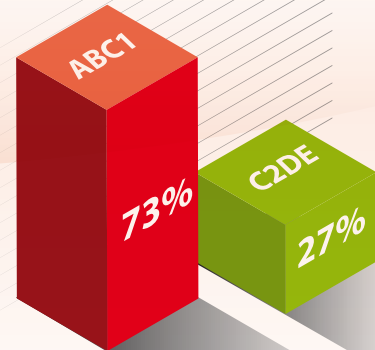

Fact File

Adults (per week) 21,450

15-24	2,719	13%
25-34	3,894	18%
35-44	4,465	21%
45-54	3,858	18%
55-64	3,039	14%
65+	3,476	16%

(Source: Jicreg Jan 2010)

Reader profile

(Source: Jicreg Jan 2010)

Dedicated sections for news, views, sport, leisure, jobs, motors, property and education.