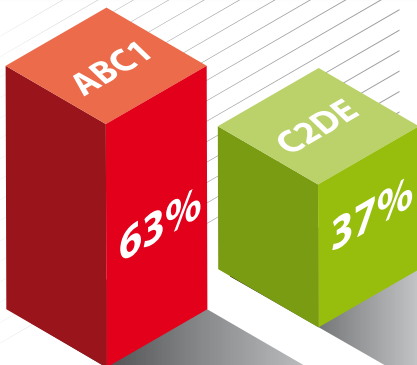

Reader profile

(Source: Jicreg Jan 2010)